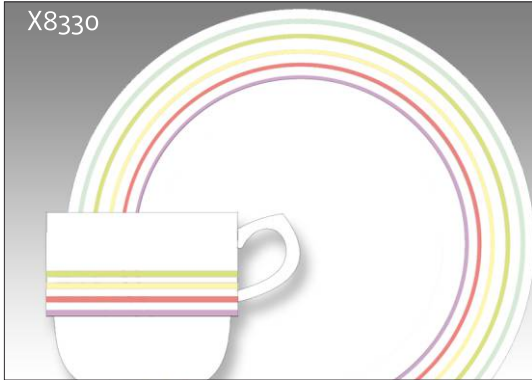

AQUA - Lila

AQUA - Dekore

AQUA - Regenbogen

X8330